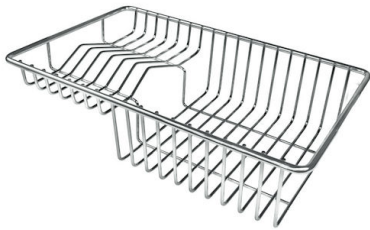

Triple recess - sliding accessories

The Foster Milano sink has an ingenious design that makes it simple to use a large set of optional accessories. On the topmost supporting step, the innovative Black grids slide, creating a large and practical surface to rinse food and crockery. The second step is meant to support and allow the sliding of a complete combination of accessories, which make some operations practical and safe: rinse, drain, slice, grate... everything can be done inside the sink. The third supporting step is on the bottom of the bowl. On this step one can rest the Black grids, making it possible to rinse foodstuffs without their coming in contact with the bottom of the sink, which may be dirty.

TECHNICAL DATA

Milanello Optional accessories / Accessori opzionali

The "rails" system makes it possible to use a combination of numerous accessories. Grids, chopping boards, utensils' ranging system, bowls and containers of different dimensions can be alternated in the workspace with a simple gesture, and can easily be stacked, in order to be on hand at all times.

Compatible accessories/Accessori compatibili:

8100 602

GALLERY

EQUIPMENT

Black grid Milanello

8100 602

OPTIONAL ACCESSORIES

HDPE Chopping board
8657 001

HPDE Twin chopping board
8644 101

Stainless steel perforated tray
8156 000

Stainless steel plate rack
8100 303

* only in combination with the accessory
8644 101

Glass chopping board
8631 300

**Graters kit with ring-holder and
food collection tray**