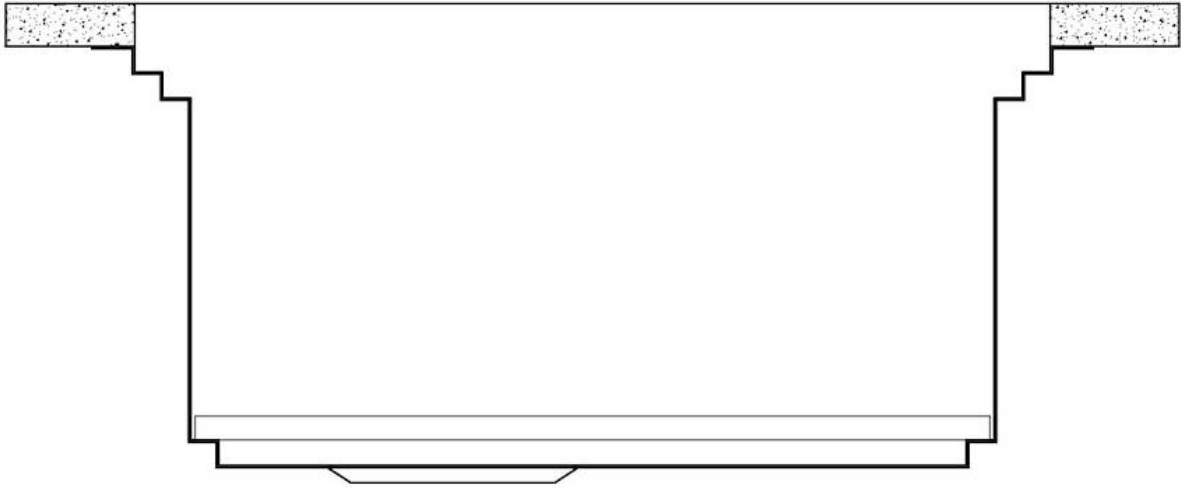

Milanello Level 3

Compatible accessories/Accessori compatibili:

8100 602